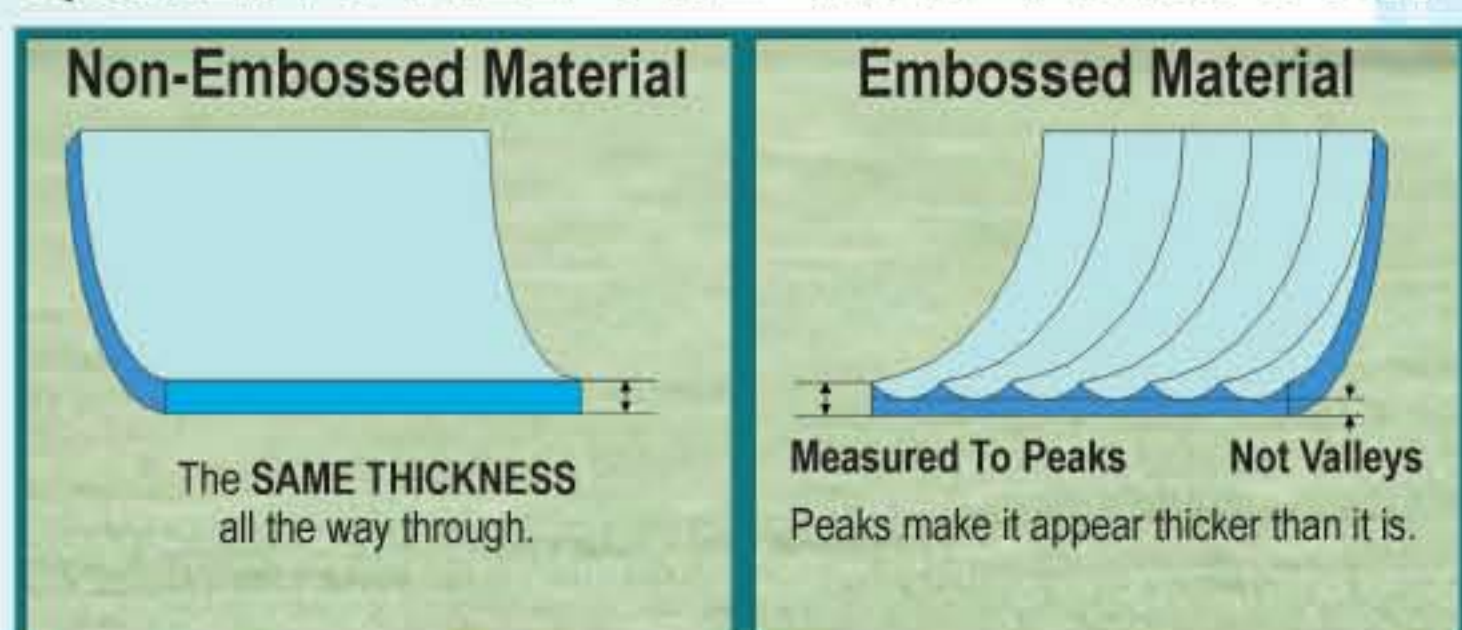

QUALITY ALL THE WAY THROUGH

PROUDLY MANUFACTURED BY