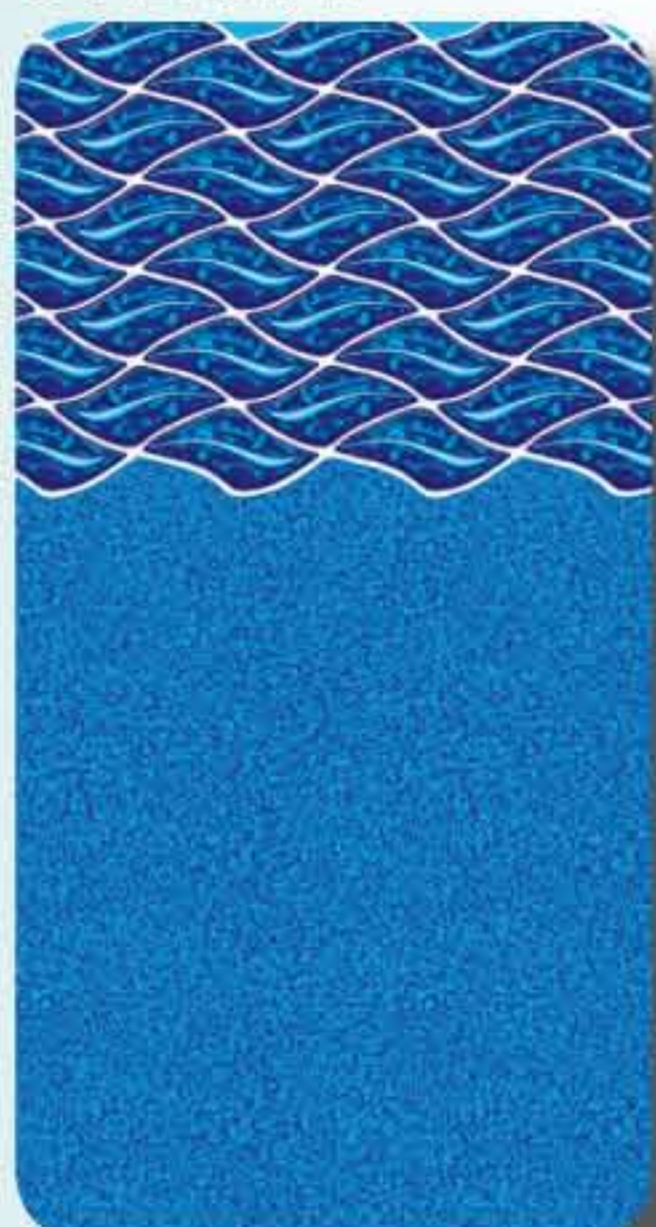

PROUDLY MANUFACTURED BY

Our brochure meets FSC requirements.

AG Brochure Issue 3, 09/11, PPP & VPP

Aboveground Liners

BEADED ("HUNG")

Hampton
Blue Reflection

Cambridge
Blue Reflection

Slate Del Rio
Brook Stone

ATTENTION:
Due to color variations in the printing process, pattern and solid colors may vary slightly from brochure. See samples for color and texture.

OVERLAP

Atlantic Wave
Blue Spray

Medina EXPANDABLE* OVERLAP
Medina BEADED OPTION AVAILABLE