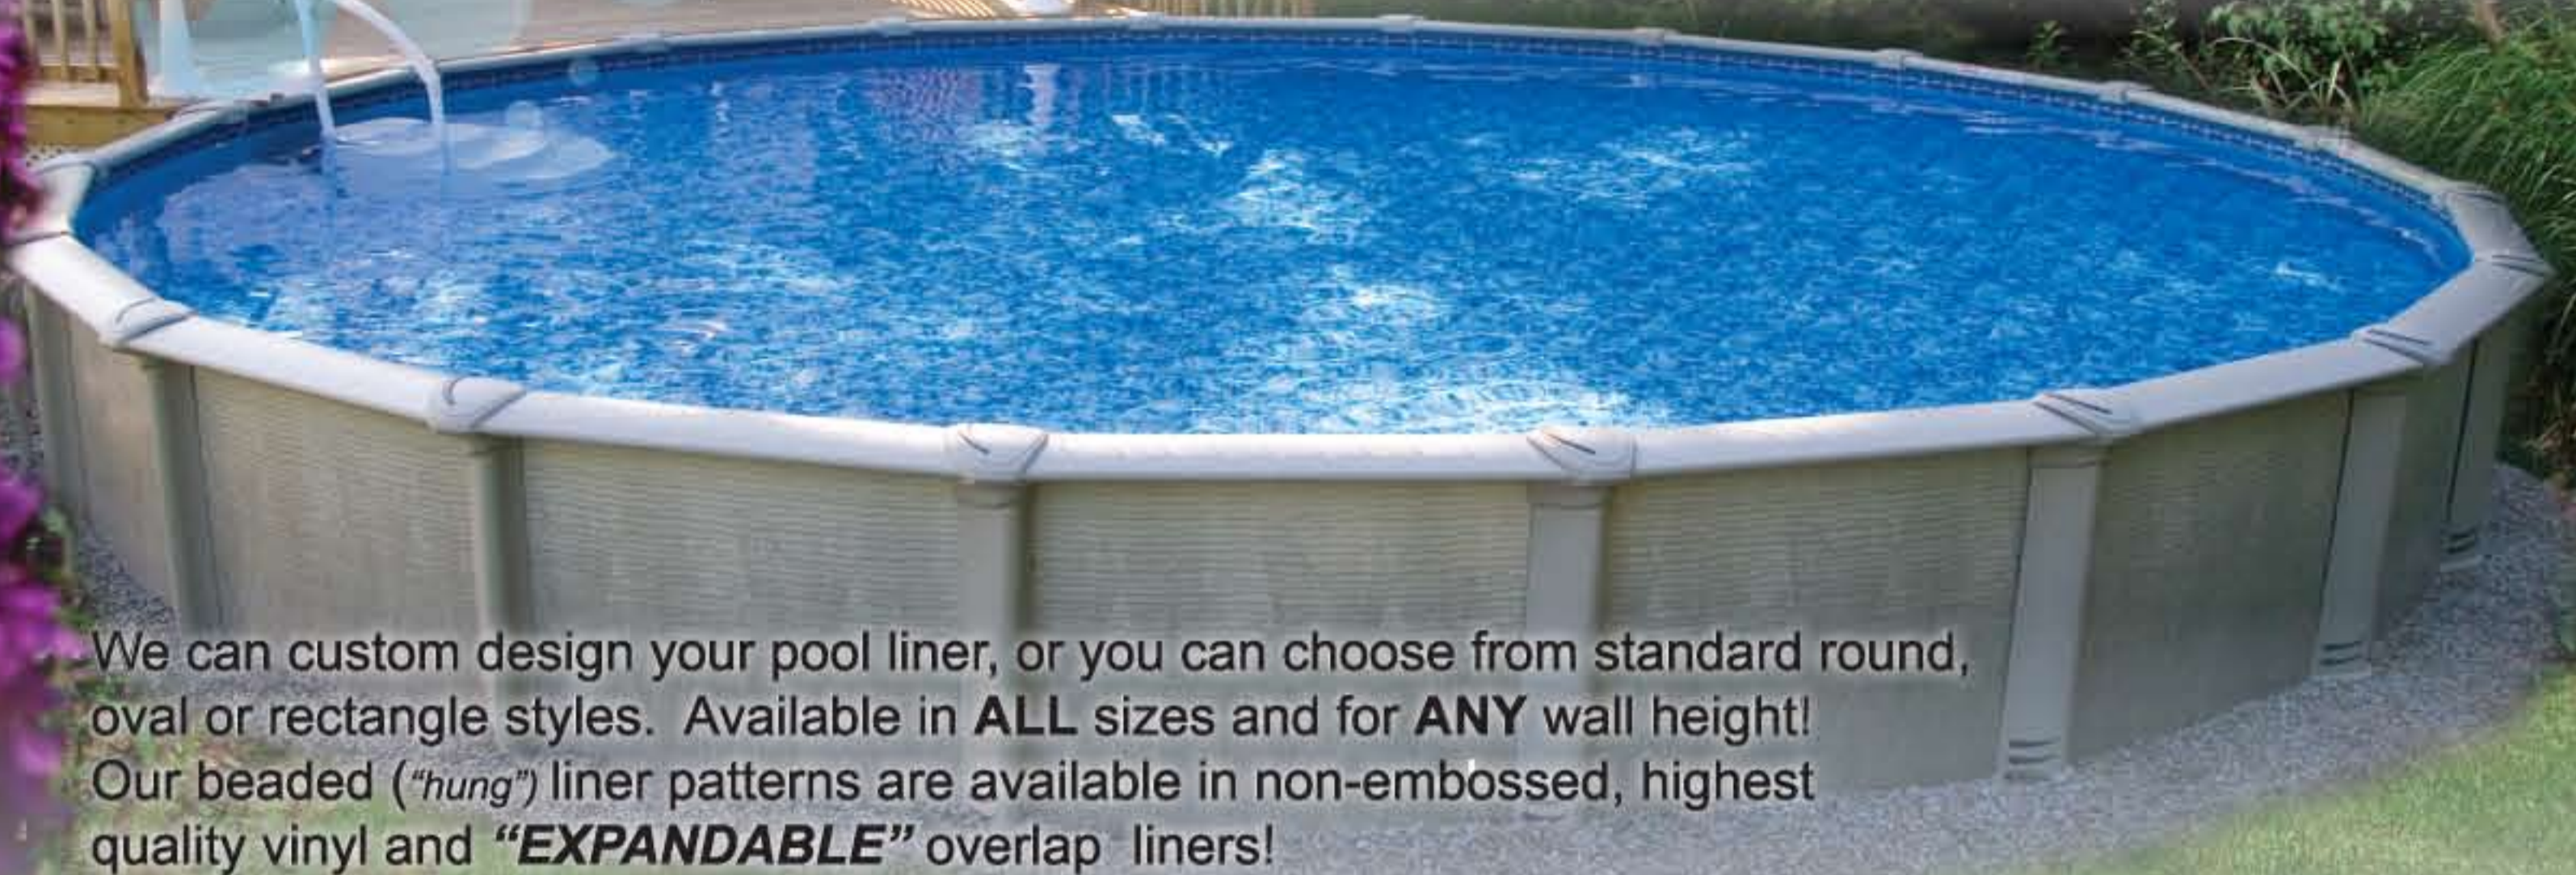

Backyard Adventures

WITH
**FAMILY
& FRIENDS!**

QUALITY ABOVEGROUND POOL LINERS

Choose Your Liner Style

We can custom design your pool liner, or you can choose from standard round, oval or rectangle styles. Available in **ALL** sizes and for **ANY** wall height! Our beaded ("hung") liner patterns are available in non-embossed, highest quality vinyl and "**EXPANDABLE**" overlap liners!

QUALITY CRAFTSMANSHIP

All liners have carefully welded and trimmed lap seals, for smoother and more durable seams. (Please be advised that some patterns may show seams more than others—for more information, consult with your dealer.)

ATTENTION:
Due to color variations in the printing process, pattern and solid colors may vary slightly from brochure. See samples for color and texture.

OVERLAP

Atlantic Wave
Blue Spray

Medina EXPANDABLE* OVERLAP
Medina BEADED OPTION AVAILABLE

ALL OVER or MIX - N - MATCH

Blue Solid

Blue Reflection

Blue Spray

Your Design!

MIX - N - MATCH OPTION

Choose our Blue Solid wall with ANY of our printed floor patterns to create your own liner design!

*Medina EXPANDABLE vinyl, is specially designed to lengthen and stretch into deeper aboveground pools. (Extends up to 6 feet deep.)